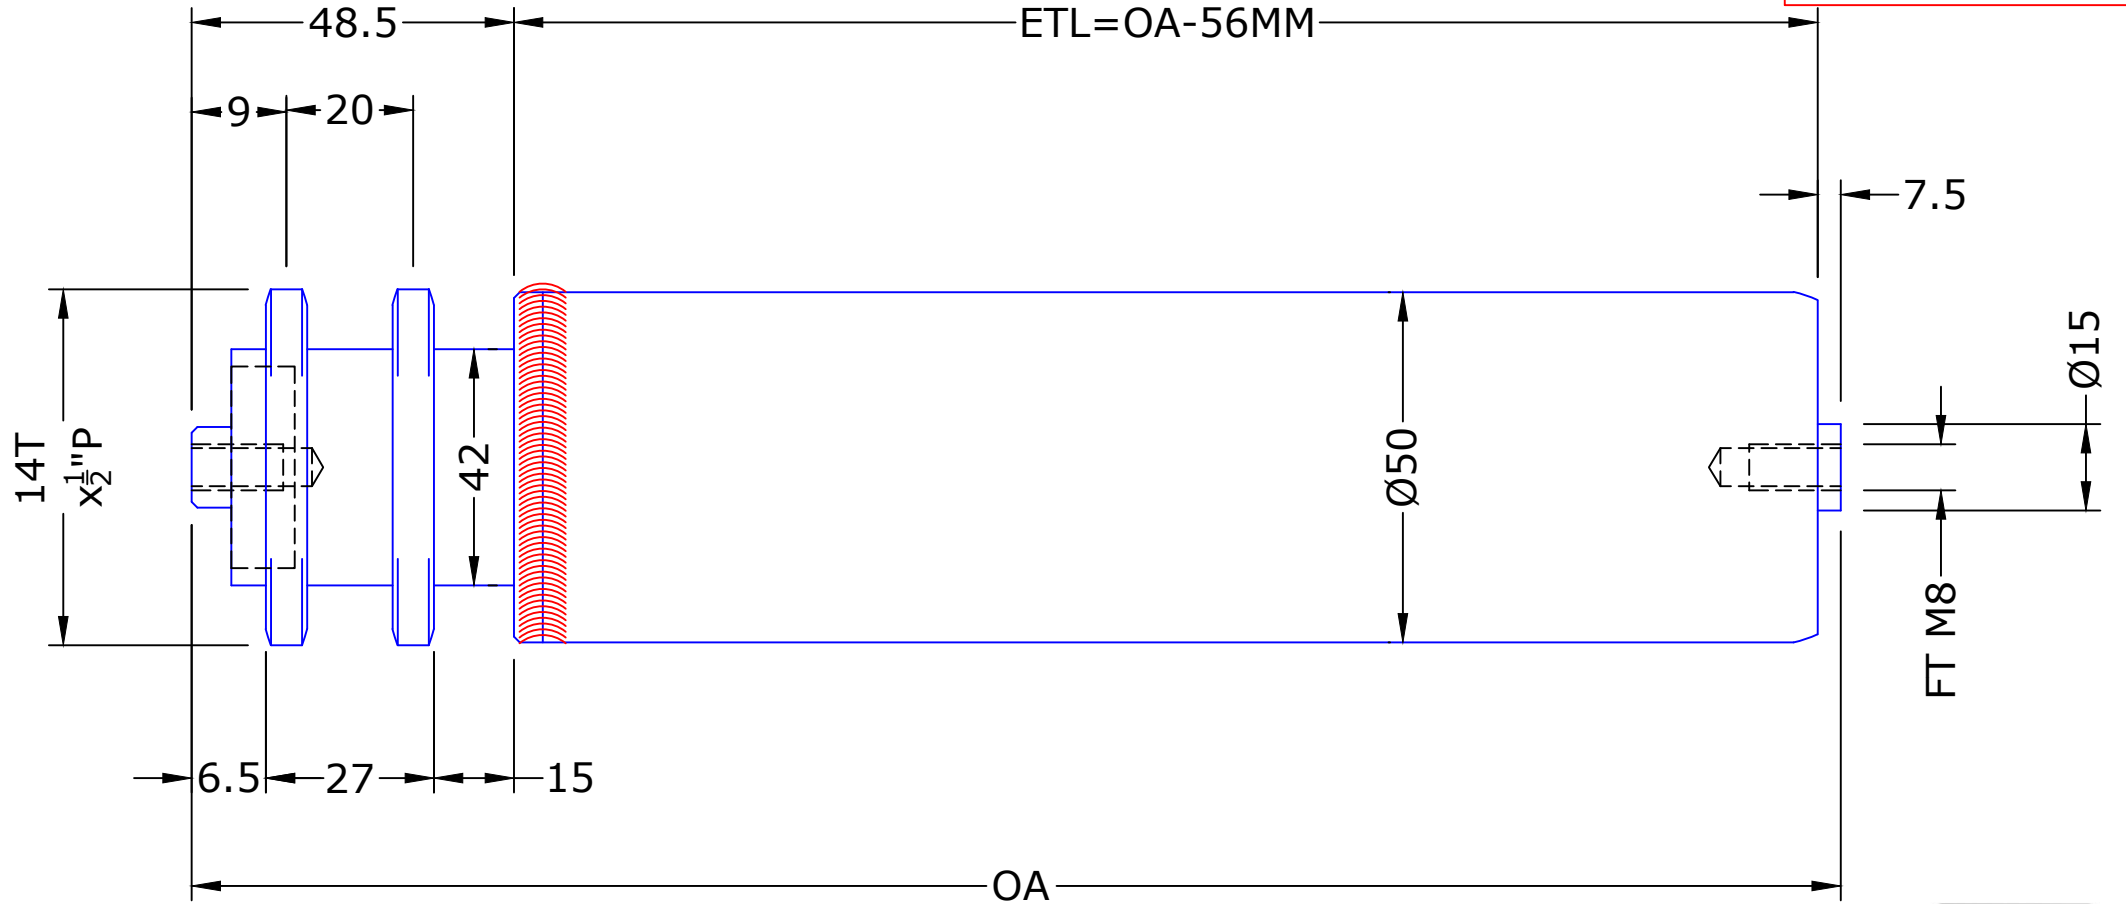

ORDER CODE:- 14T-CDR50DSIM-20CTRS-AX88-

THREAD SIZE

ENTER  
OA or BB

FINISH	BZP -ZINC PLATE
MATERIAL	MILD STEEL
HEAT TREATMENT	AS PER BRGS SUPPLIED
LUBRICATION	AS PER BRG SUPPLIED

## FIXED DRIVE ROLL

**SPROCKET DRIVEN**