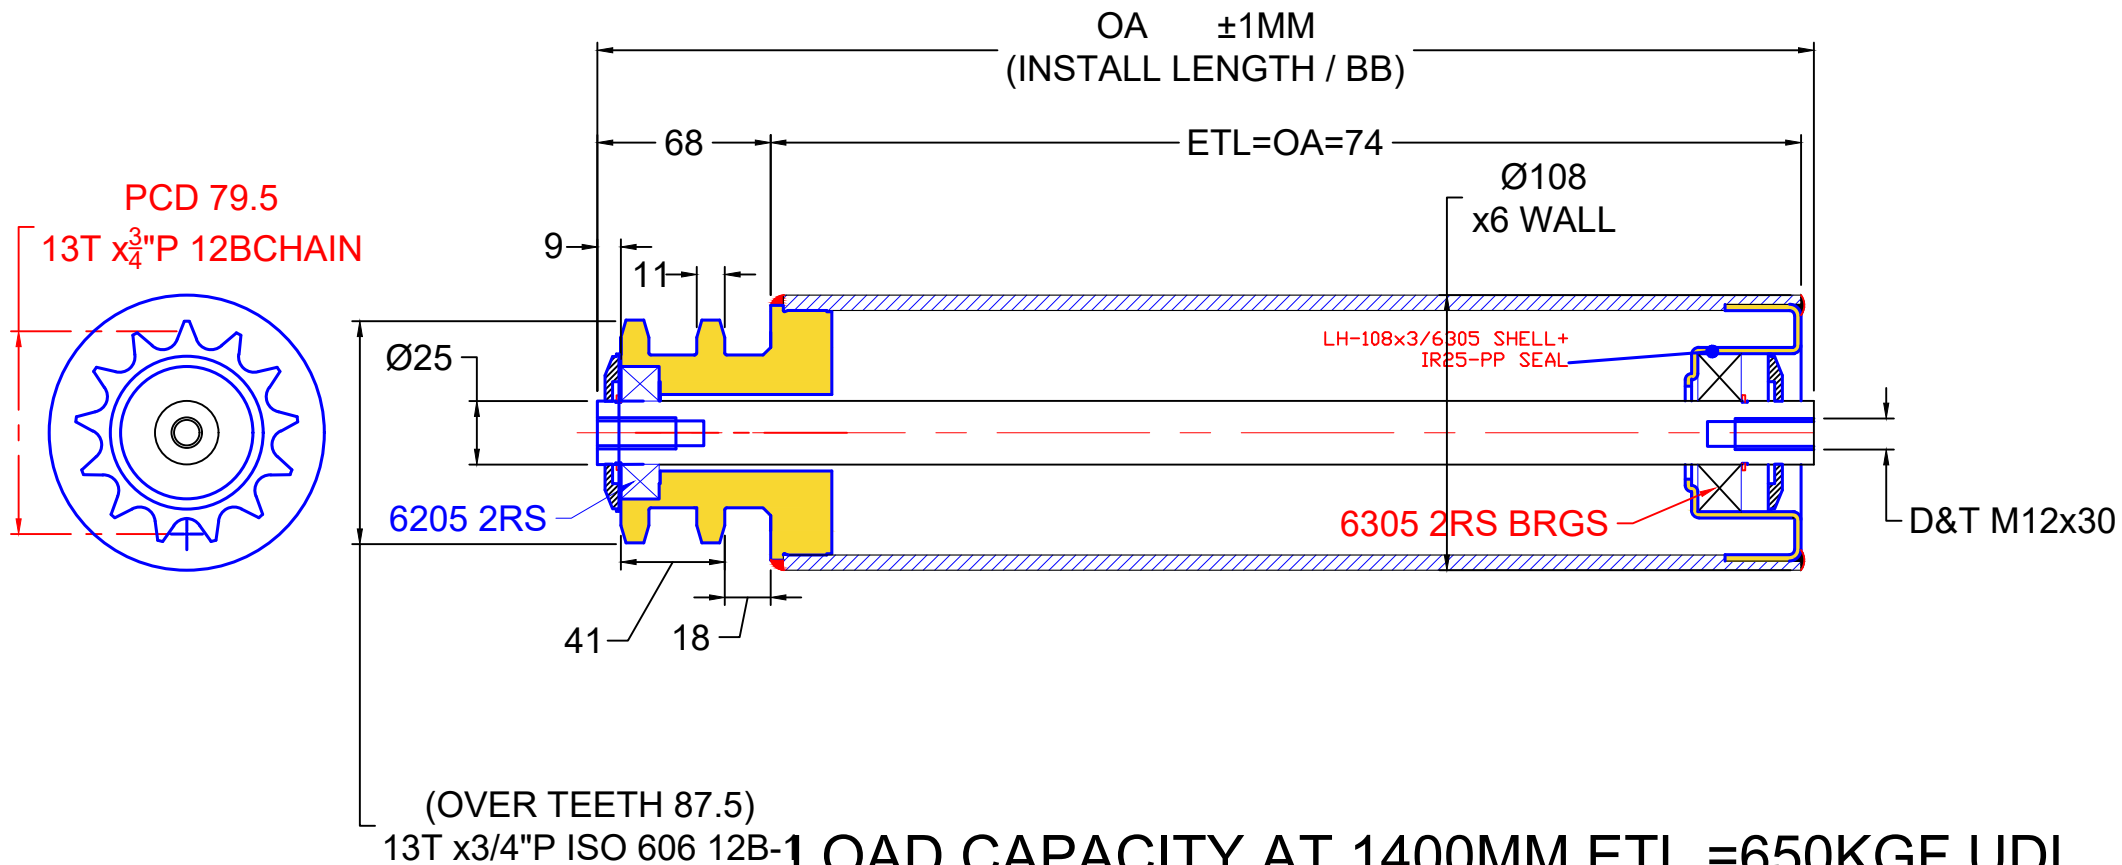

ORDER CODE:- CDR108HD6-13T34P-AX812

BB

ENTER TUBE Ø

THREAD SIZE

ENTER OA/BB

LOAD CAPACITY AT 1400MM ETL =650KGF UDL
LOAD CAPACITY AT 1800MM ETL =600KGF UDL
LOAD CAPACITY AT 2000MM ETL =452KGF UDL

FINISH	SELF COLOUR
MATERIAL	MILD STEEL
HEAT TREATMENT	AS BRGS SUPPLIED
LUBRICATION	SEALED FOR LIFE