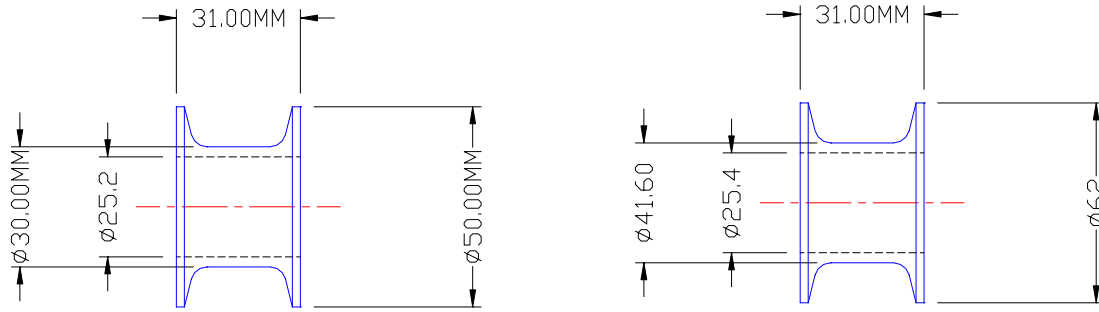

PART No: DLSPPOOL	Part No: SPEEDUPSPPOOL or also available in 2 halves (SPLITSPOOL)
--------------------------	-----------------------------------------------------------------------------------

Rubber Drive Bands

Ø81 NOM Part No
BAND-75CTRS.

Ø90 NOM Part No
BAND-83CTR

Ø95 NOM Part No
BAND-115CTR

Ø105 NOM Part No
BAND-121CTR

Ø117 NOM Part No
BAND-368LNG

New product: Quick change replacement line shaft band with hook fitting- Part No. BAND-TWISTED-HOOK