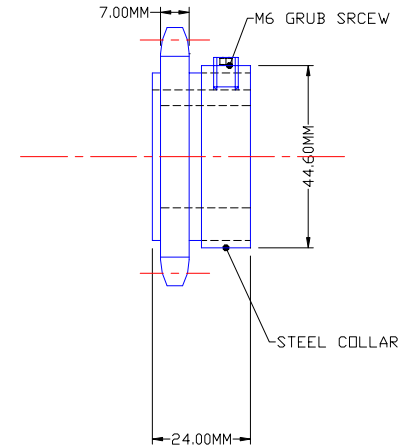

Drive coupling supplied with or without chain guard

Part No: 14T-DRIVE-COUPLING

Next day delivery to the UK mainland is £10 upto 25kgs.

If the weight exceeds 25kgs an additional £0.35/kg applies. Delivery to Ireland (2 day) is £30 for the first/or upto 10kgs, thereafter £1/kg