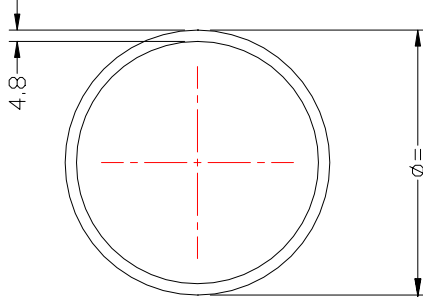

PART No: DLSPPOOL	Part No: SPEEDUPSPPOOL or also available in 2 halves (SPLITSPOOL)
--------------------------	-----------------------------------------------------------------------------------

Rubber Drive Bands

Ø81 NOM Part No
BAND-75CTRS.

Ø90 NOM Part No
BAND-83CTR

Ø95 NOM Part No
BAND-115CTR

Ø105 NOM Part No
BAND-121CTR

Ø117 NOM Part No
BAND-368LNG

New product: Quick change replacement line shaft band with hook fitting- Part No. BAND-TWISTED-HOOK