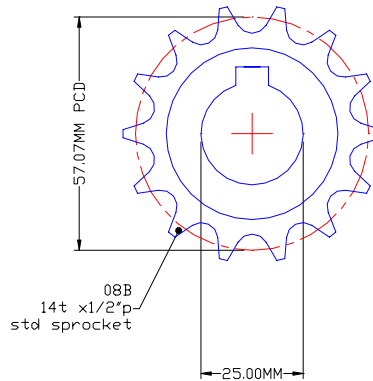

Drive coupling supplied with or without chain guard

Part No: 14T-DRIVE-COUPLING

Next day delivery to the UK mainland is £10 upto 25kgs.

If the weight exceeds 25kgs an additional £0.35/kg applies. Delivery to Ireland (2 day) is £30 for the first/or upto 10kgs, thereafter £1/kg